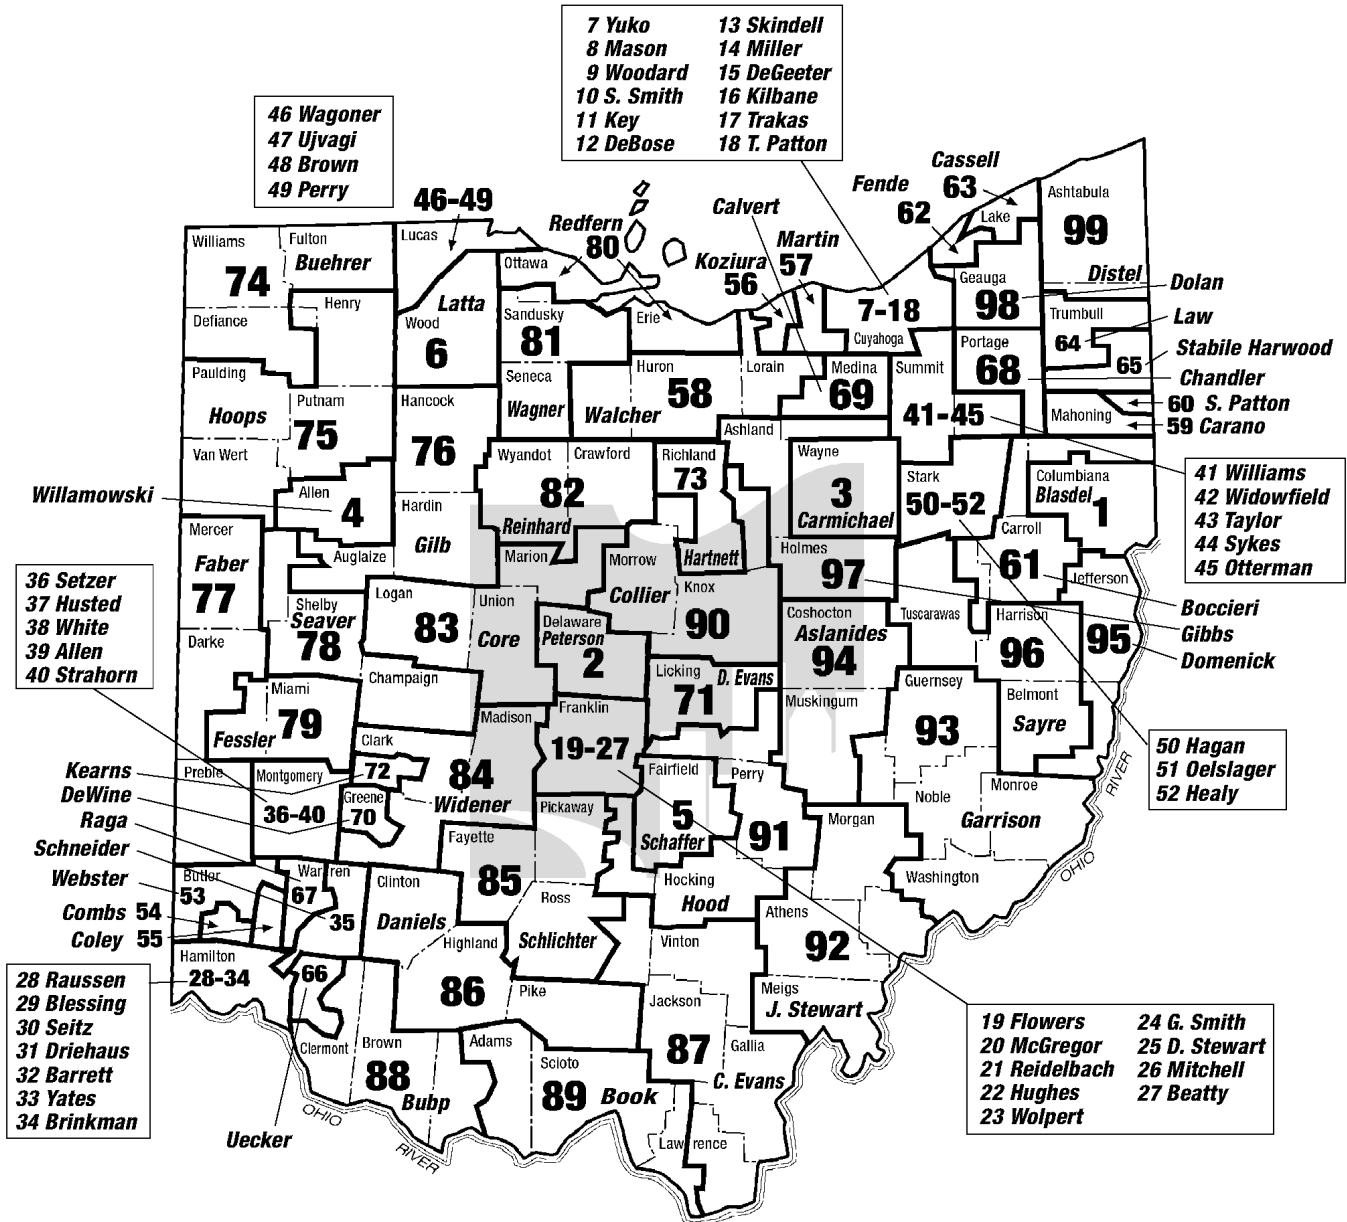

# 126<sup>th</sup> Ohio General Assembly

## House Legislative Districts

99 Members; Two Year Session Convenes January 2005-December 2006

For the most up-to-date maps, visit the Ohio Chamber Web site at [www.ohiochamber.com](http://www.ohiochamber.com)